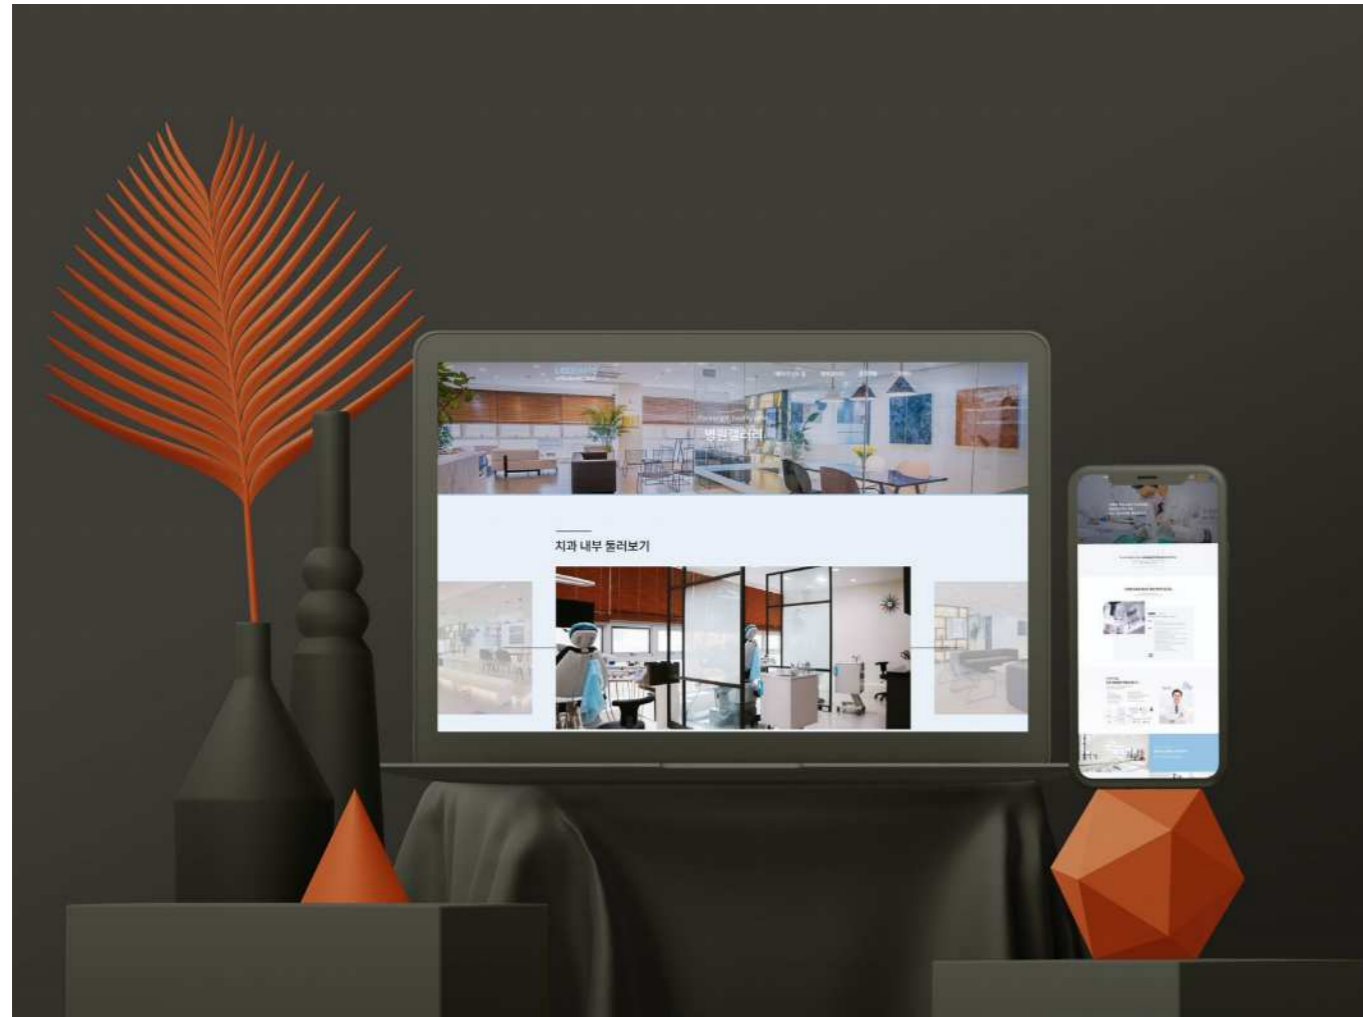

Client · 이앤장치과
Release Date · 2020.
Type · 반응형 웹
PM · HR Park.

UX Designer · UJ Jang.
Design Support · AJ Kim.
Development · UJ Kim.