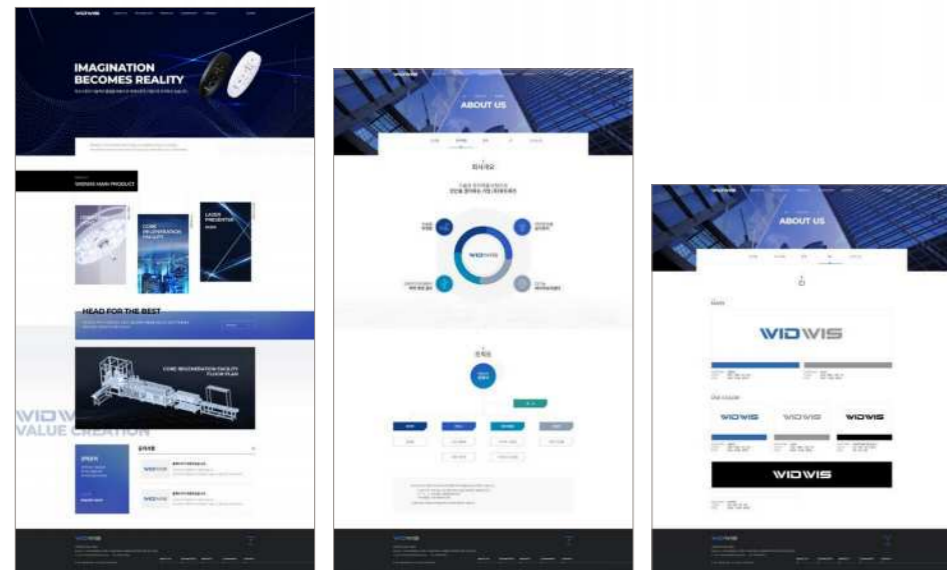

Client · (주)위드위즈
Release Date · 2020.
Type · 반응형 웹
PM · HR Park.
UX Designer · UJ Jang.
Design Support · AJ Kim.
Development · UJ Kim.