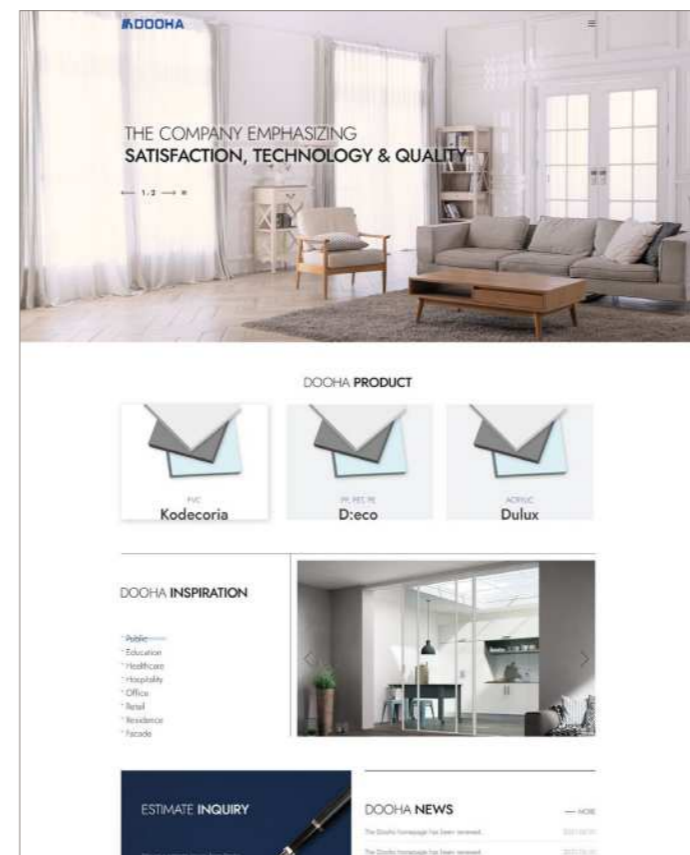

Client · (주)두하
Release Date · 2020.
Type · 반응형 웹
PM · HR Park.

UX Designer · UJ Jang.
Design Support · AJ Kim.
Development · UJ Kim.