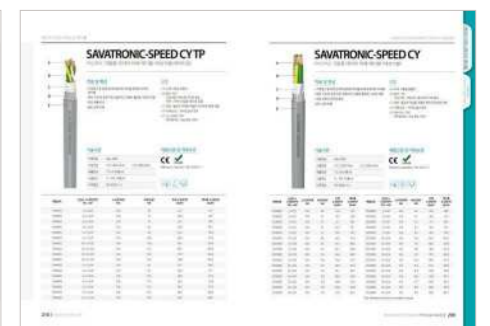

Client · (주)토마스케이블
Year of Performance · 2020.
PM · HR Park.
Main Designer · EG Heo.