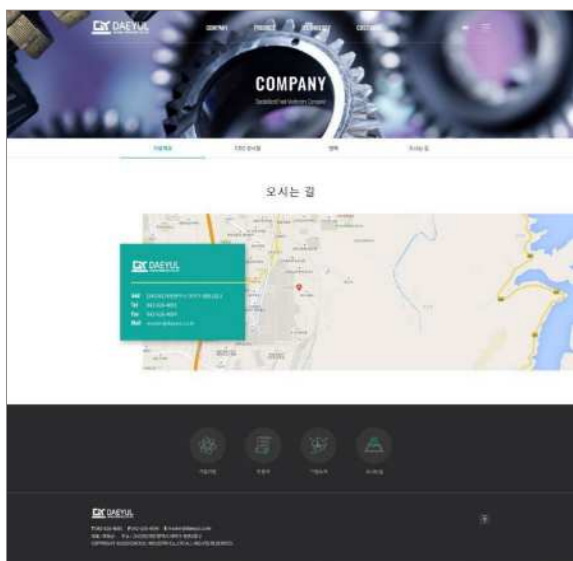

Client · 대우산업
Release Date · 2020.
Type · 반응형 웹
PM · HR Park.

UX Designer · AJ Kim.
Design Support · UJ Jang.
Development · UJ Kim.