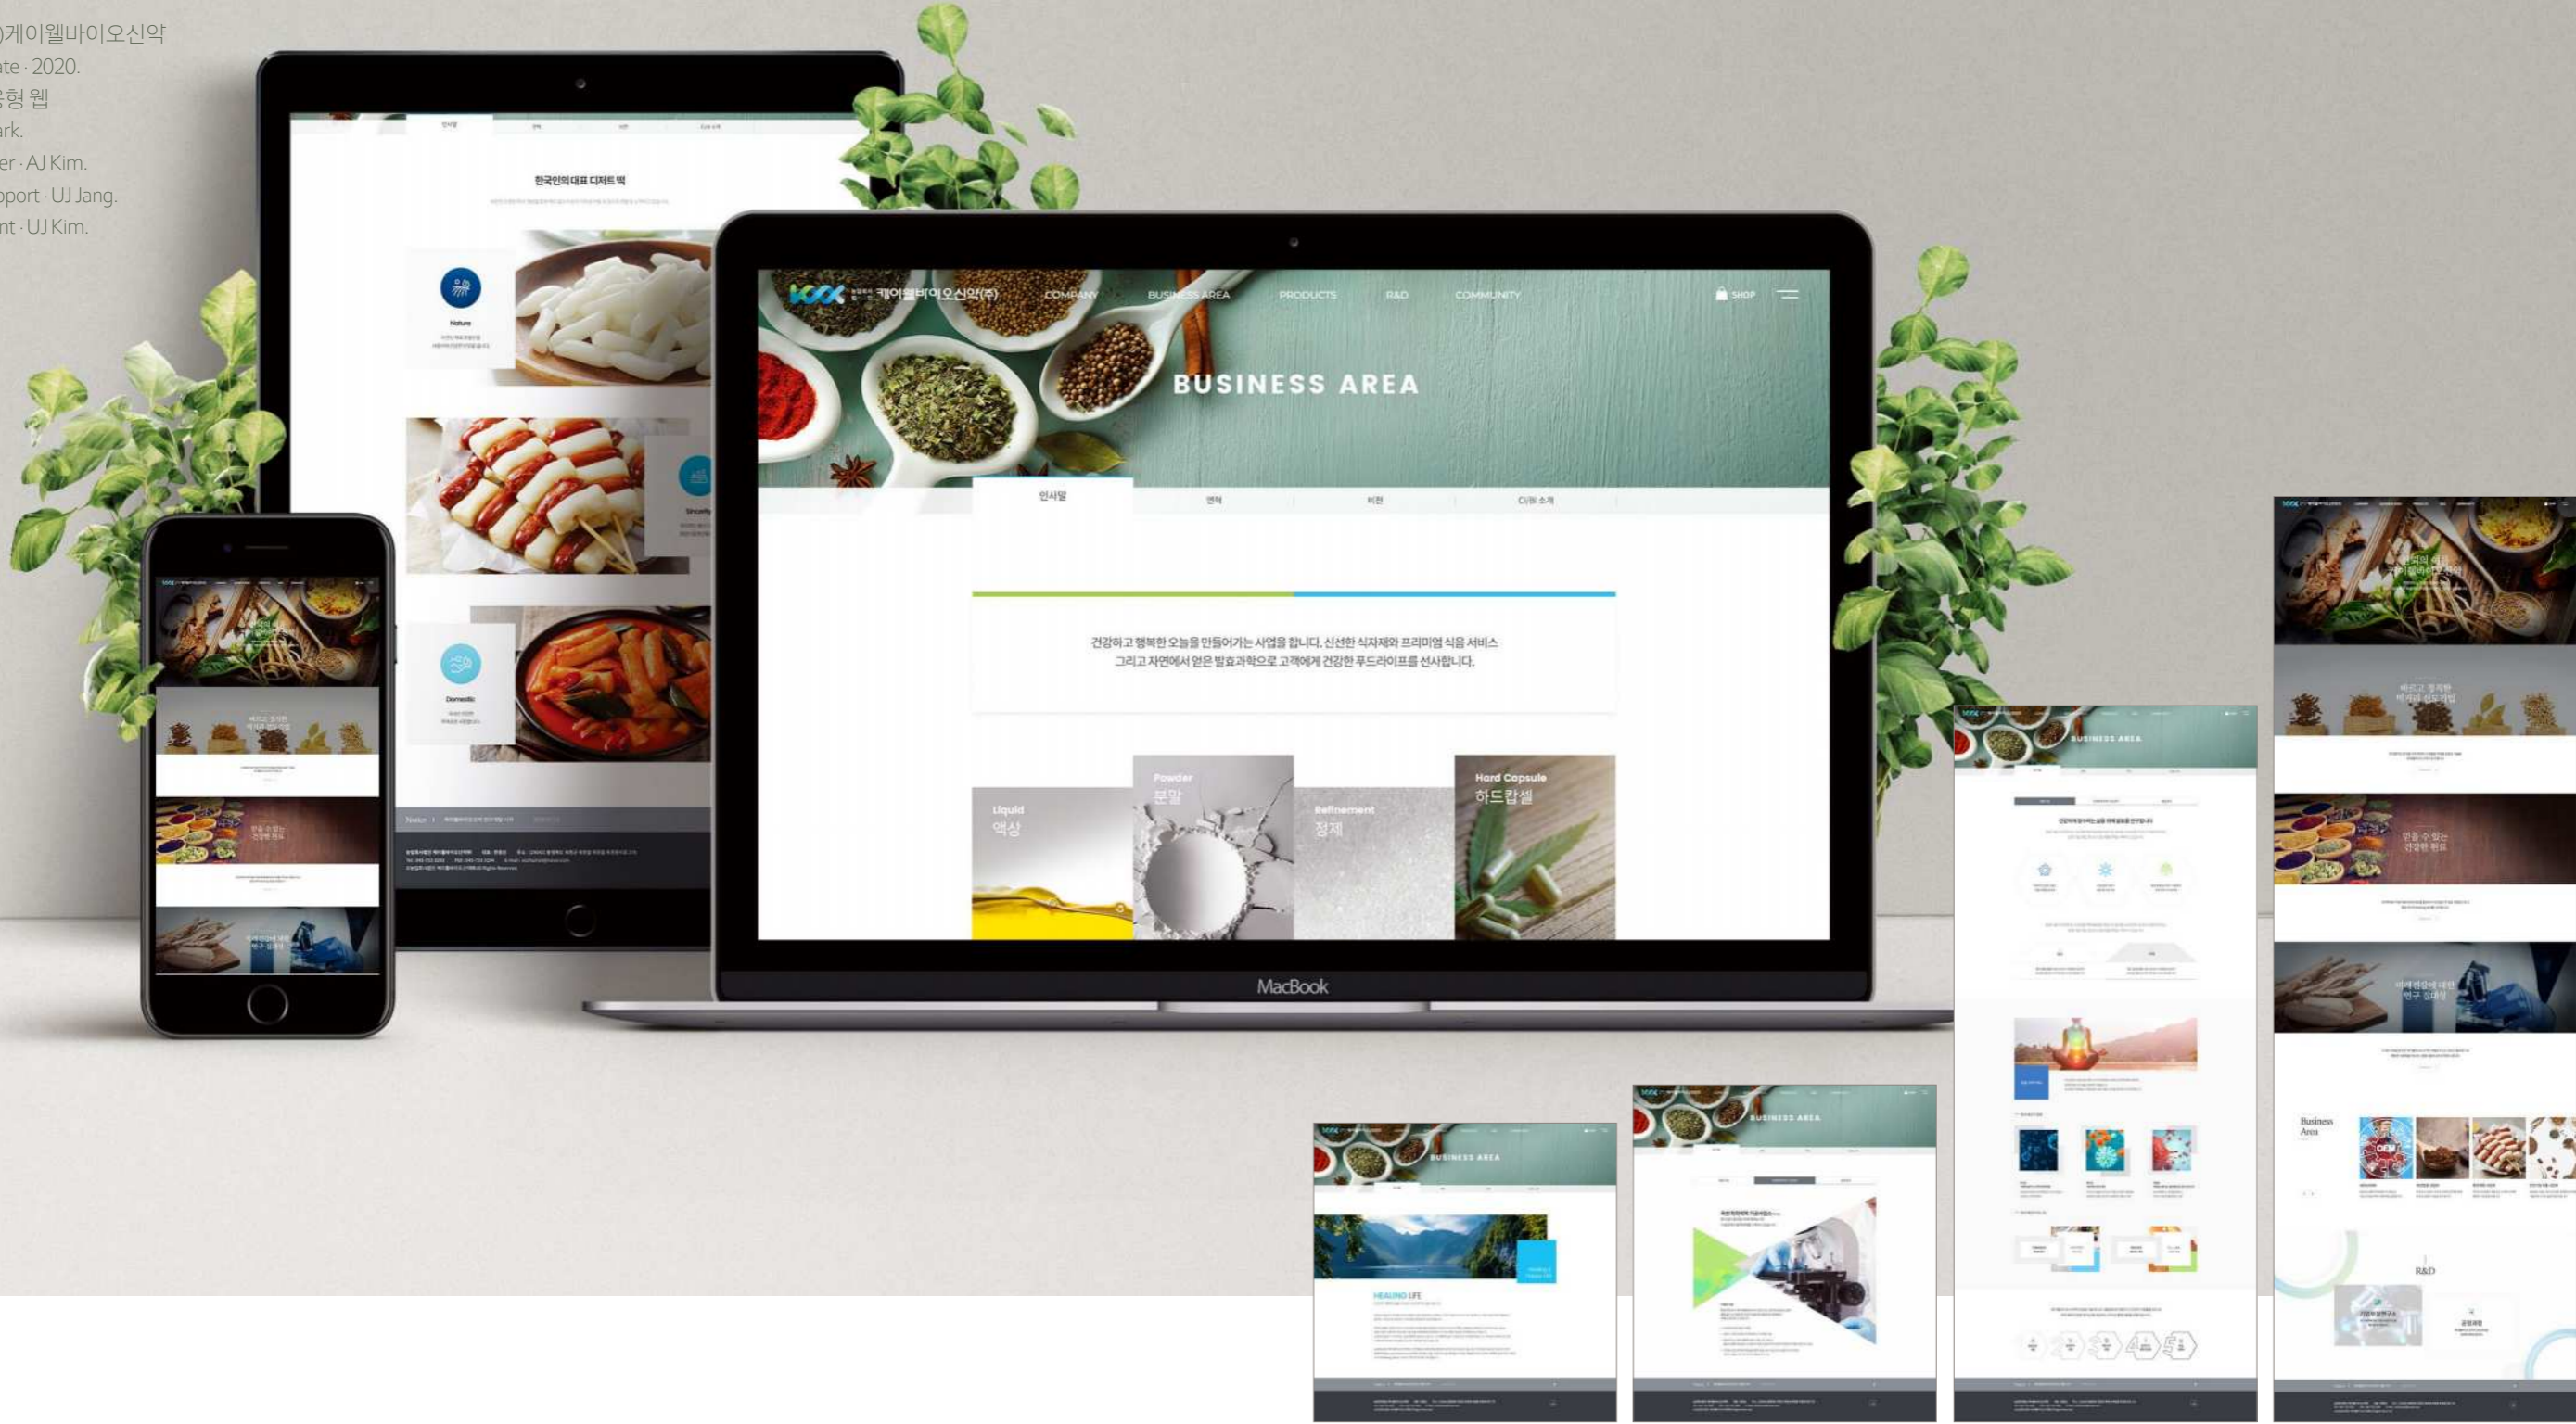

Client · (주)케이웰바이오신약
Release Date · 2020.
Type · 반응형 웹
PM · HR Park.
UX Designer · AJ Kim.
Design Support · UJ Jang.
Development · UJ Kim.